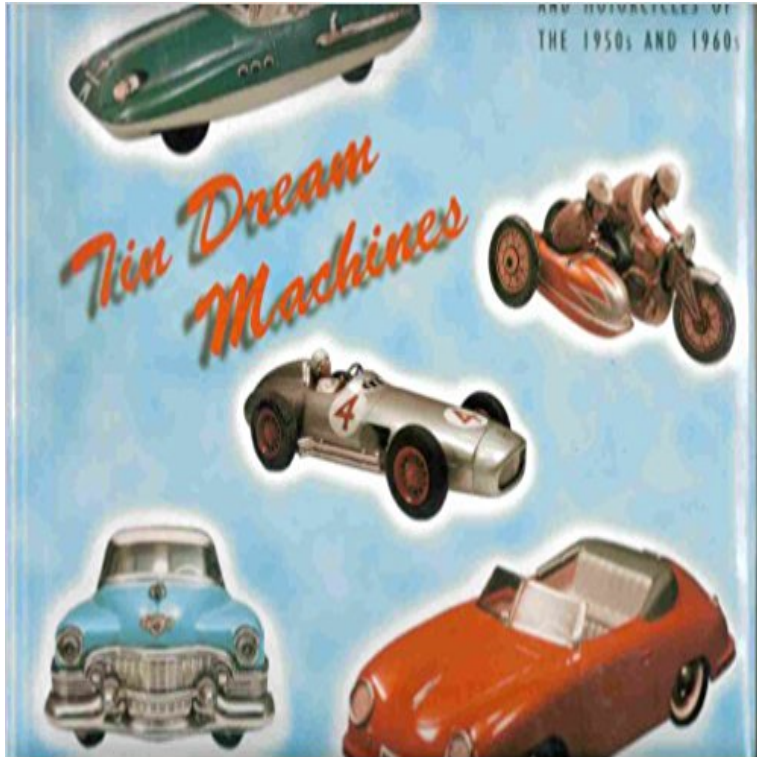

# Tin Dream Machines: German Tinplate Toy Cars and Motorcycles of the 1950s and 1960s

This is a picture book, a price guide, & a history of one of the most popular collecting areas in the toy world. It is a parade of the finest racing cars, saloons, convertibles, motorcycles, track toys & filling stations made in the 1950s and 1960s