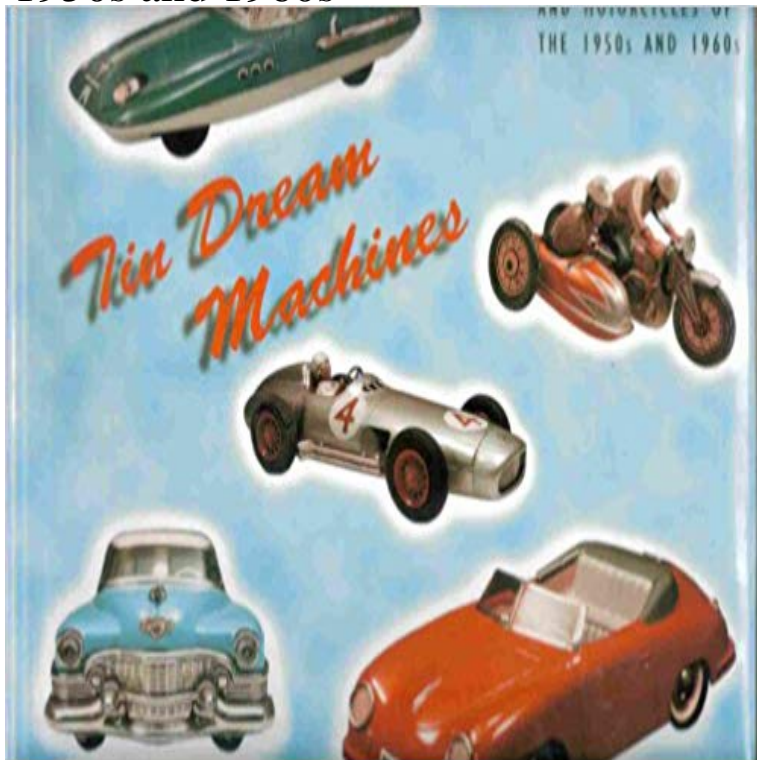

Tin Dream Machines: German Tinplate Toy Cars and Motorcycles of the 1950s and 1960s

This is a picture book, a price guide, & a history of one of the most popular collecting areas in the toy world. It is a parade of the finest racing cars, saloons, convertibles, motorcycles, track toys & filling stations made in the 1950s and 1960s