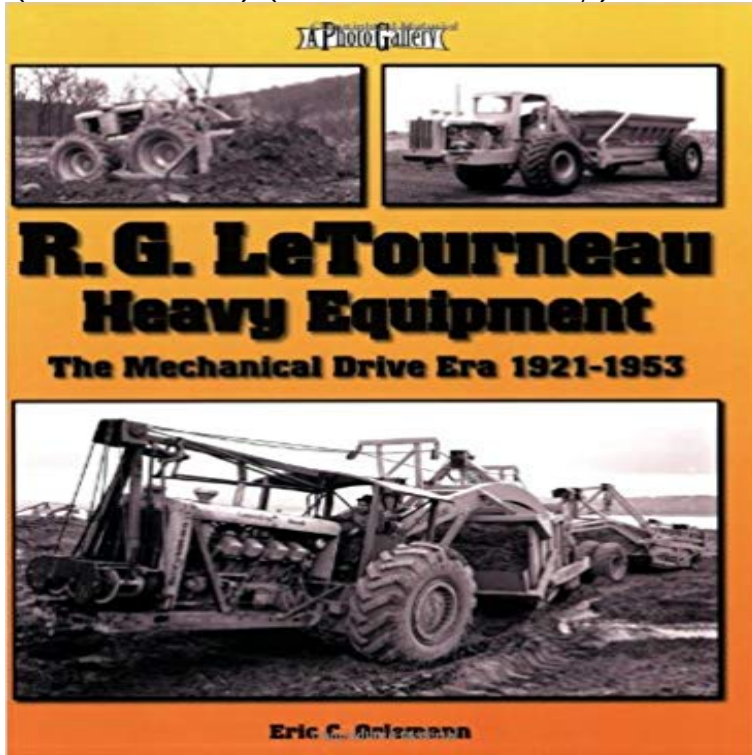

R. G. LeTourneau Heavy Equipment: The Mechanical Drive Era (1921-1953) (A Photo Gallery)

In the history of heavy equipment development, no single mans name is more respected or revered as that of R. G. LeTourneau. Robert Gilmour LeTourneau is considered by many to be the dean of high-speed mobile earthmoving equipment. His designs of the 1920s, 30s, and 40s laid the fundamental groundwork for many of the earthmoving machines we see on a daily basis. Self-propelled, rubber tired scrapers, bulldozing blades, and rippers were all conceived under his engineering genius in the quest for moving material at the lowest-cost-per-yard. The time period of 1921 to 1953 saw many of R. G. LeTourneaus most important heavy-equipment introductions, such as the Carryall and the Tournapull, and the initial development of the electric drive wheel. This first volume of fantastic machine creations covers the early years up until the sale of the company to Westinghouse in 1953. Standard production, specials, and experimental machines in rare archival images, some in print for the very first time, help showcase what made R. G. LeTourneau so important in the heavy equipment industry.