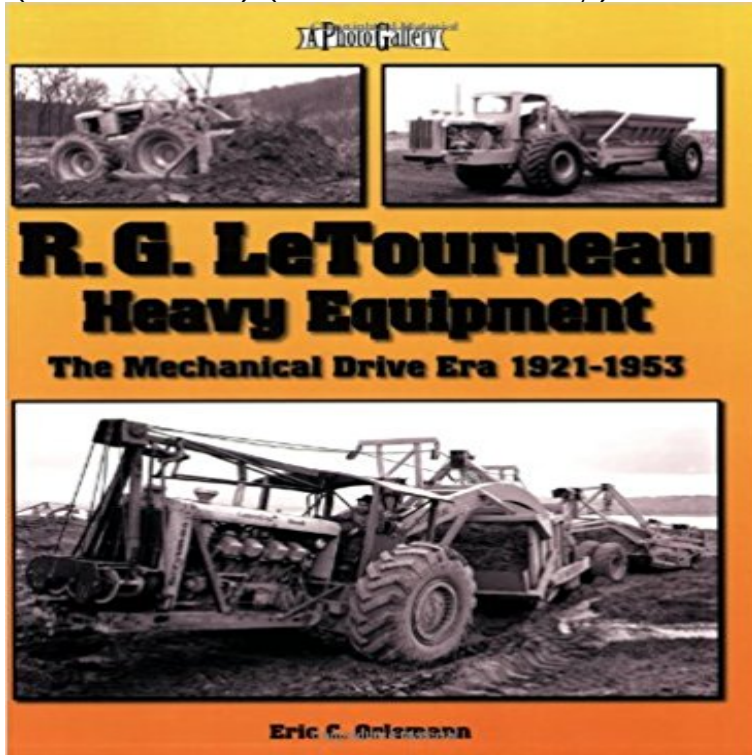

R. G. LeTourneau Heavy Equipment: The Mechanical Drive Era (1921-1953) (A Photo Gallery)

In the history of heavy equipment development, no single mans name is more respected or revered as that of R. G. LeTourneau. Robert Gilmour LeTourneau is considered by many to be the dean of high-speed mobile earthmoving equipment. His designs of the 1920s, 30s, and 40s laid the fundamental groundwork for many of the earthmoving machines we see on a daily basis. Self-propelled, rubber tired scrapers, bulldozing blades, and rippers were all conceived under his engineering genius in the quest for moving material at the lowest-cost-per-yard. The time period of 1921 to 1953 saw many of R. G. LeTourneaus most important heavy-equipment introductions, such as the Carryall and the Tournapull, and the initial development of the electric drive wheel. This first volume of fantastic machine creations covers the early years up until the sale of the company to Westinghouse in 1953. Standard production, specials, and experimental machines in rare archival images, some in print for the very first time, help showcase what made R. G. LeTourneau so important in the heavy equipment industry.