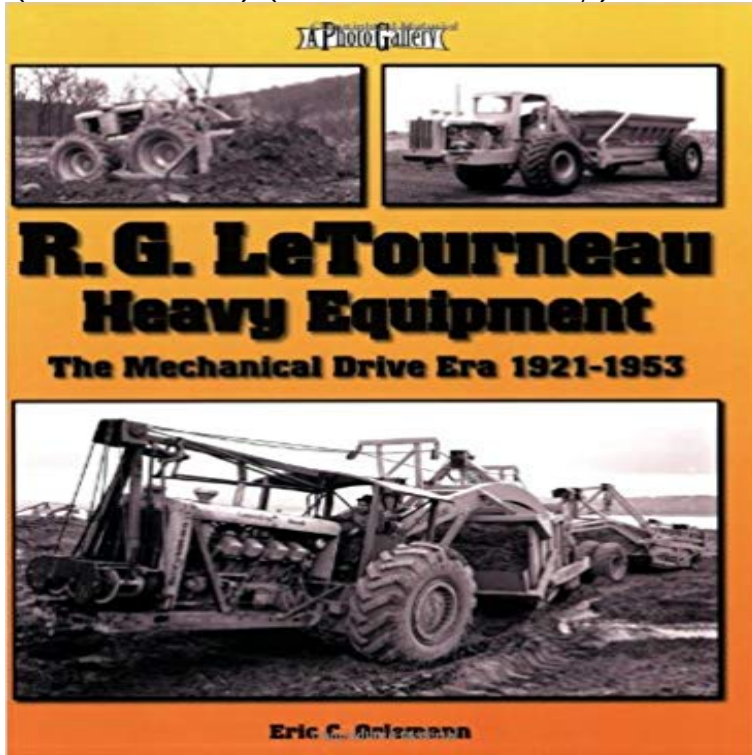

## R. G. LeTourneau Heavy Equipment: The Mechanical Drive Era (1921-1953) (A Photo Gallery)

In the history of heavy equipment development, no single mans name is more respected or revered as that of R. G. LeTourneau. Robert Gilmour LeTourneau is considered by many to be the dean of high-speed mobile earthmoving equipment. His designs of the 1920s, 30s, and 40s laid the fundamental groundwork for many of the earthmoving machines we see on a daily basis. Self-propelled, rubber tired scrapers, bulldozing blades, and rippers were all conceived under his engineering genius in the quest for moving material at the lowest-cost-per-yard. The time period of 1921 to 1953 saw many of R. G. LeTourneaus most important heavy-equipment introductions, such as the Carryall and the Tournapull, and the initial development of the electric drive wheel. This first volume of fantastic machine creations covers the early years up until the sale of the company to Westinghouse in 1953. Standard production, specials, and experimental machines in rare archival images, some in print for the very first time, help showcase what made R. G. LeTourneau so important in the heavy equipment industry.